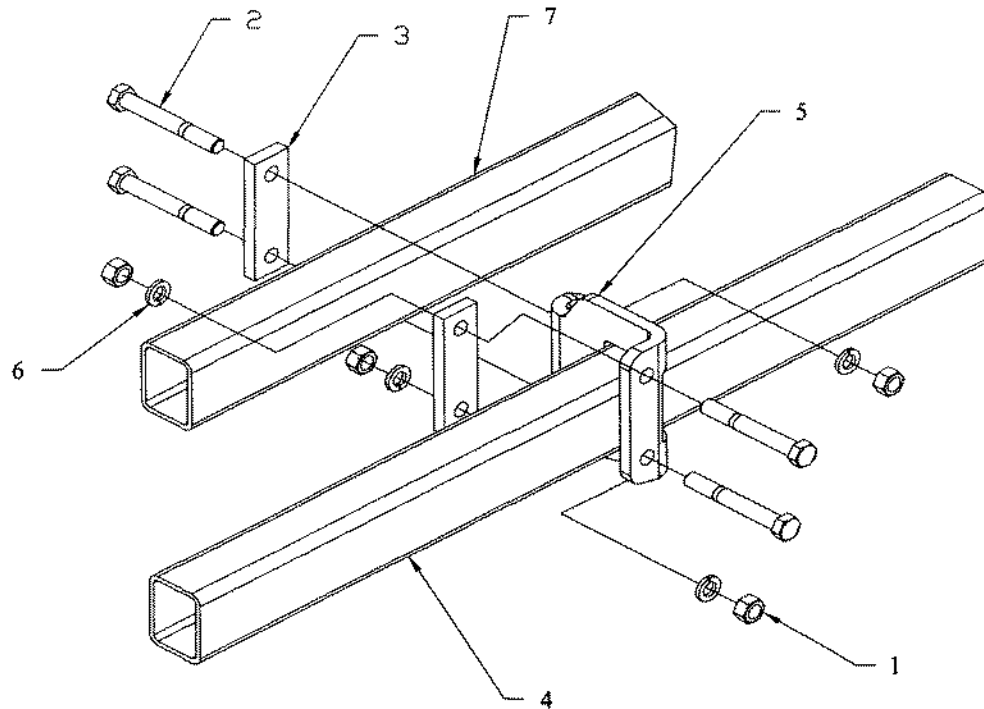

USE ON OUTER TIP IN WING UNITS

700007.WMF

BASKET HARROW PARTS MANUAL 74267 3/06

PAGE 1

HARROW MOUNTING ARM ASSEMBLY

Item	Qty	Part	Description
1	1	223890	QUICK LINK 1/4"
2	2	23039	PIN-HAIR .14 X 2.69 ZP
3	2	233515	1/2 X 6-1/2 BENT PIN (ZP)
4	1	233516	ANGLE ADJUST
5	2	233608	PIVOT TUBE (ZINC)
6	1	233635	HARROW BASKET MOUNT ARM
7	1	233636	HARROW HANGER BAR
8	2	233637	HARROW HANGER
9	5	233645	PIVOT TUBE (ZINC)
10	2	233668	BUSHING (ZINC)
11	2	233669	BUSHING (ZINC)
12	1	234817	PULL CHAIN
13	1	46398	SPRING 8" LONG
14	2	51220	BUSHING
15	3	68578	PIVOT BRACKET - GRAY
16	8	88363	NUT 2POSLK 1/2-13NC 5Z
17	5	88382	BLT HEX 1/2-13NCX4-1/2 5Z
18	3	88543	BLT HEX 1/2-13NCX3-3/4 5Z
19	2	88395	BLT HEX 5/8-11NCX5 5Z
20	2	88126	NUT HEX 5/8-11NC 5Z
21	2	88129	WSHR HLK 5/8ID(11/16ACT) Z

700008.WMF

HARROW SECTION BARS AND HARROW

Item	Qty	Part	Description
1		88554	BLT HEX 1/2-13NCX1-1/4 5Z
2		68578	PIVOT BRACKET - GRAY
3	1	67883	4-1/2FT SECTION BAR - GRAY
3	1	67884	6FT SECTION BAR - GRAY
3	1	67885	7-1/2FT SECTION BAR - GRAY
4		67886	7/16X18X9 HARROW SPRING - GRAY
5		67062	TINE CLAMP
6		88303	WSHR HLK 1/2ID(9/16ACT) Z
7		88104	NUT HEX 1/2-13NC 5Z

700009.WMF

REAR TUBES AND MOUNTING BRACKETS

700010.WMF

Item	Qty	Part	Description
1		88110	NUT HEX 3/4-10NC 5Z
2		88579	BLT HEX 3/4-10NCX5-1/2 5Z
3		234097	FLAT BACK
4		234862	11FT 8IN WING REAR BAR
4		234863	16FT MAIN FRAME REAR BAR
4		234864	5FT OUTER WING REAR BAR
4		234865	13FT MAIN FRAME REAR BAR
4		234866	11FT MAIN FRAME REAR BAR
4		234867	9FT 4IN WING REAR BAR
4		234868	7FT WING REAR BAR
4		234869	3FT OUTER WING REAR BAR
4		234870	7FT OUTER WING REAR BAR
5		233585	REAR TUBE BRACKET
6		88130	WSHR HLK 3/4ID(13/16ACT) Z
7			REAR CULTIVATOR TUBES